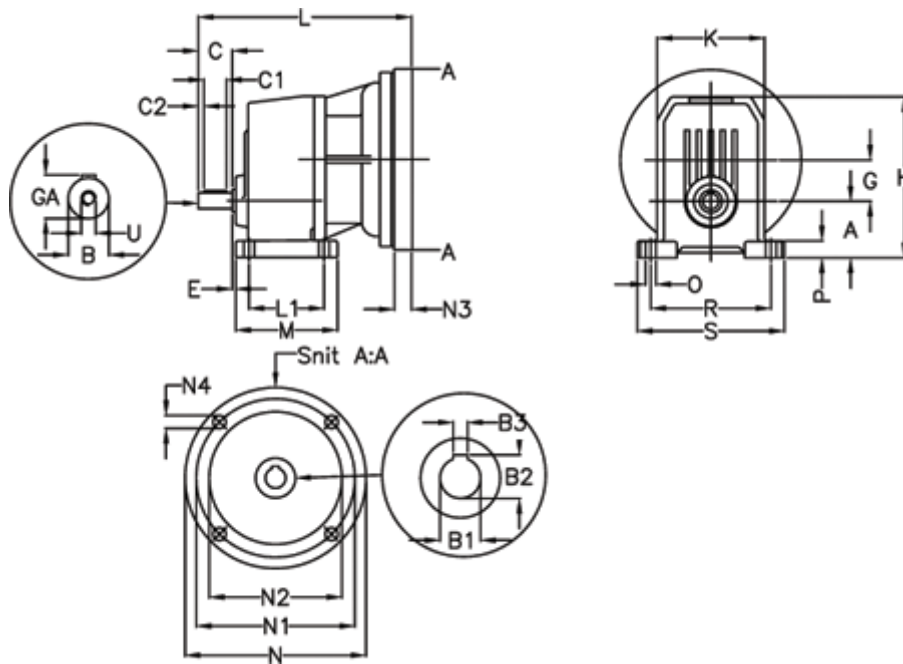

Article number: 40550300391235
 Description: Single Stage Helical Gear
 S 301-3,9-P90B5

Measures

A = 60	E = 20.5	M = 125.0	R = 160
B = 24	F = 8x7x40	N = 200	S = 190
B1 = 24	G = 51.8	N1 = 165	U = M8
B2 = 27.3	GA = 27.0	N2 = 130	
B3 = 8	H = 183.0	N3 = -	
C = 50	K = 130	N4 = M10x12	
C1 = 40	L = 252	O = 11	
C2 = 5	L1 = 90.0	P = 20.0	